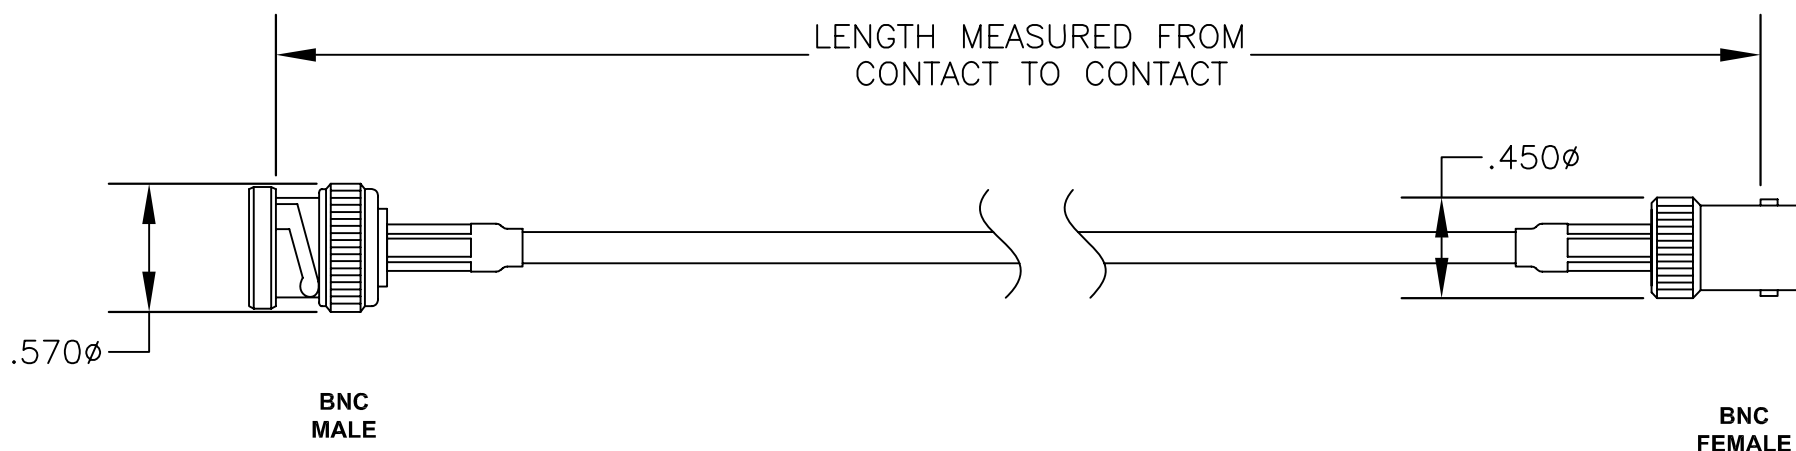

COMPONENTS	IMPEDANCE
BNC MALE	50 OHM
BNC FEMALE	50 OHM
RG174A/U	50 OHM

Standard Lengths	
-30	30CM
-60	60CM
-90	90CM
-120	120CM
-150	150CM
-XX	Custom Length centimeters

superbat
Shenzhen Superbat Electronics Co., Ltd.

RF Cable Assemblies

DWG TITLE:
AC-B01SJ-B01SP-174-30

DES. CABLE ASSEMBLY, RG174A/U, BNC MALE TO BNC FEMALE

Notes:

1. Unless otherwise specified all dimensions are nominal
2. All specifications are subject to change without notice at any time.
3. Dimensions are in inches.
4. Length tolerance is $\pm 1.5\%$ or $\pm 0.96\text{cm}$, whichever is greater.