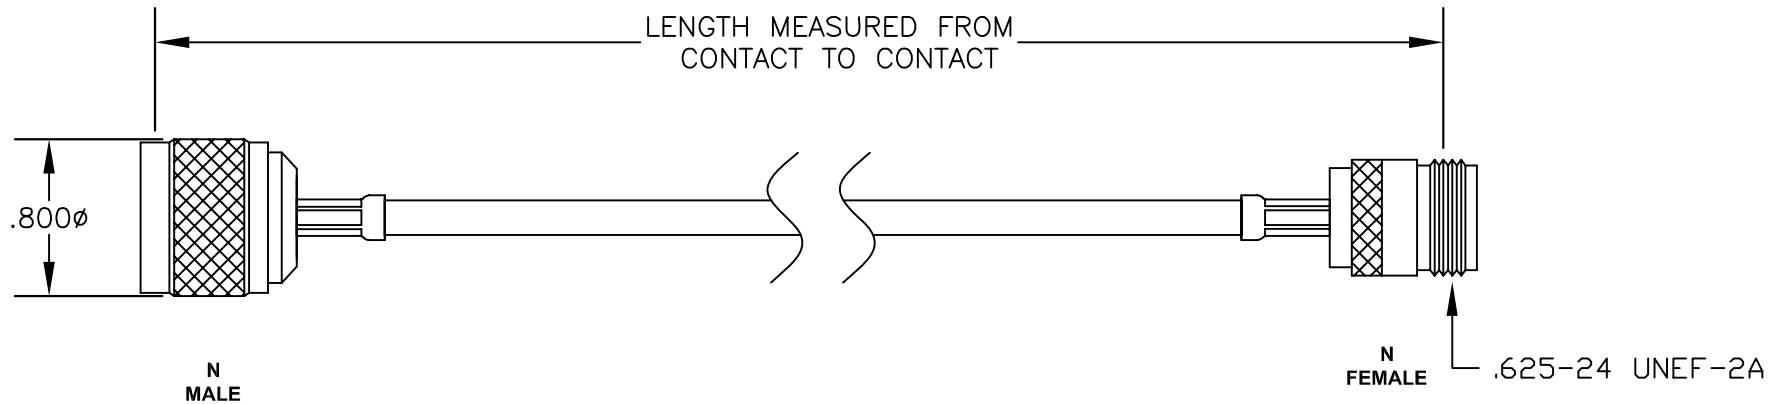

COMPONENTS	IMPEDANCE
N MALE	50 OHM
N FEMALE	50 OHM
RG400/U	50 OHM

Standard Lengths	
-30	30CM
-60	60CM
-90	90CM
-120	120CM
-150	150CM
-XX	Custom Length centimeters

superbat

Shenzhen Superbat Electronics Co., Ltd.

RF Cable Assemblies

DWG TITLE:
AC-N01SJ-N01SP-400

DES. CABLE ASSEMBLY, RG400/U, N MALE TO N FEMALE

Notes:

1. Unless otherwise specified all dimensions are nominal
2. All specifications are subject to change without notice at any time.
3. Dimensions are in inches.
4. Length tolerance is $\pm 1.5\%$ or $\pm 0.96\text{cm}$, whichever is greater.