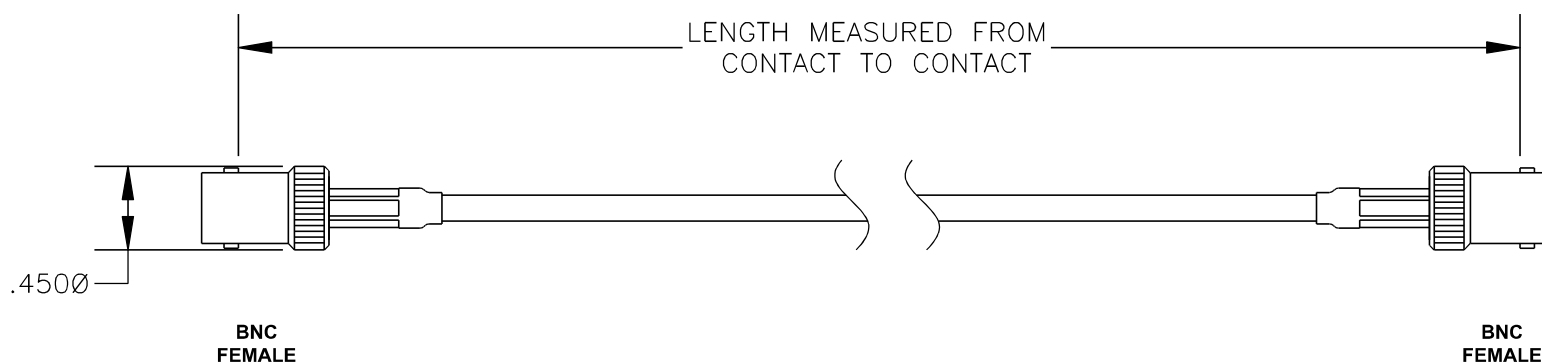

COMPONENTS	IMPEDANCE
BNC FEMALE	50 OHM
BNC FEMALE	50 OHM
RG316/U	50 OHM

Standard Lengths	
-30	30CM
-60	60CM
-90	90CM
-120	120CM
-150	150CM
-XX	Custom Length centimeters

superbat

Shenzhen Superbat Electronics Co., Ltd.

RF Cable Assemblies

DWG TITLE:
AC-B01SJ-B01SJ-316-30

DES. CABLE ASSEMBLY, RG316/U, BNC FEMALE TO BNC FEMALE

Notes:

1. Unless otherwise specified all dimensions are nominal
2. All specifications are subject to change without notice at any time.
3. Dimensions are in inches.
4. Length tolerance is $\pm 1.5\%$ or $\pm 0.96\text{cm}$, whichever is greater.