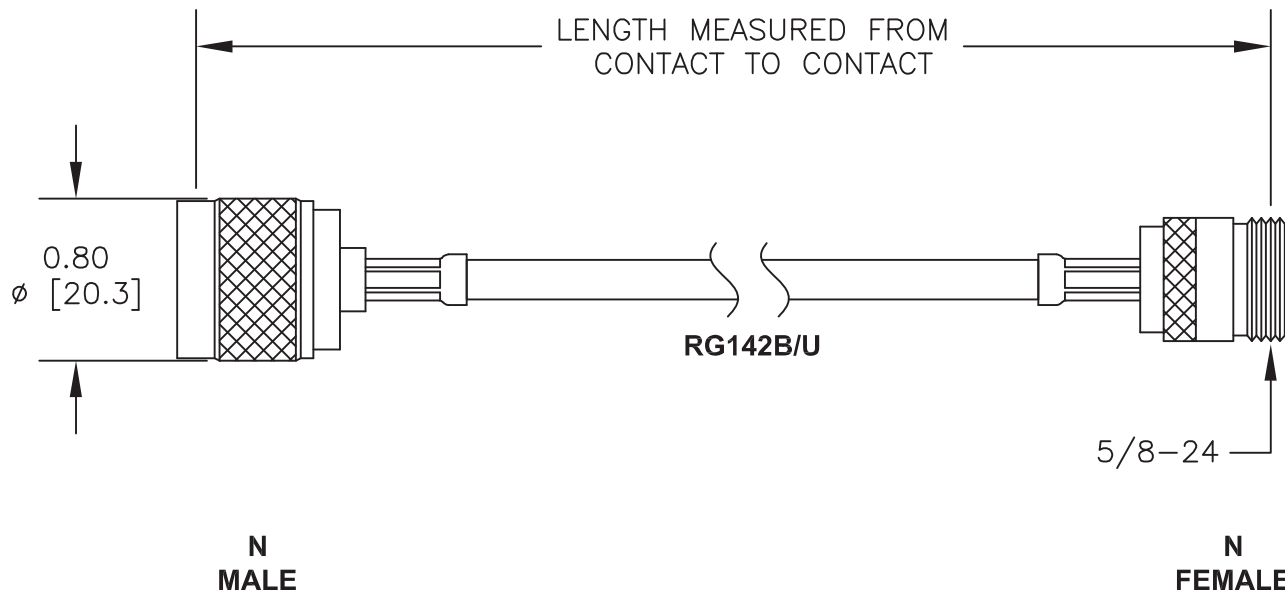

Standard Lengths	
-30	30CM
-60	60CM
-90	90CM
-120	120CM
-150	150CM
-XX	Custom Length centimeters

**superbat**

Shenzhen Superbat Electronics Co., Ltd.

TEL: 86-755-25614980

Mail box: [info@superbatrf.com](mailto:info@superbatrf.com)

Web site: <http://www.superbatrf.com>

Address:

7th Floor Comprehensive Building, Jiang Hao Technology Industrial Park, Ji hua Rd, ShenZhen, GD, China 518129

RF Cable Assemblies

DWG TITLE:

**AC-N01SJ-N01SP-142**

**Notes:**

1. Unless otherwise specified all dimensions are nominal
2. All specifications are subject to change without notice at any time.
3. Dimensions are in inches.
4. Length tolerance is  $\pm 1.5\%$  or  $\pm 0.96\text{cm}$ , whichever is greater.