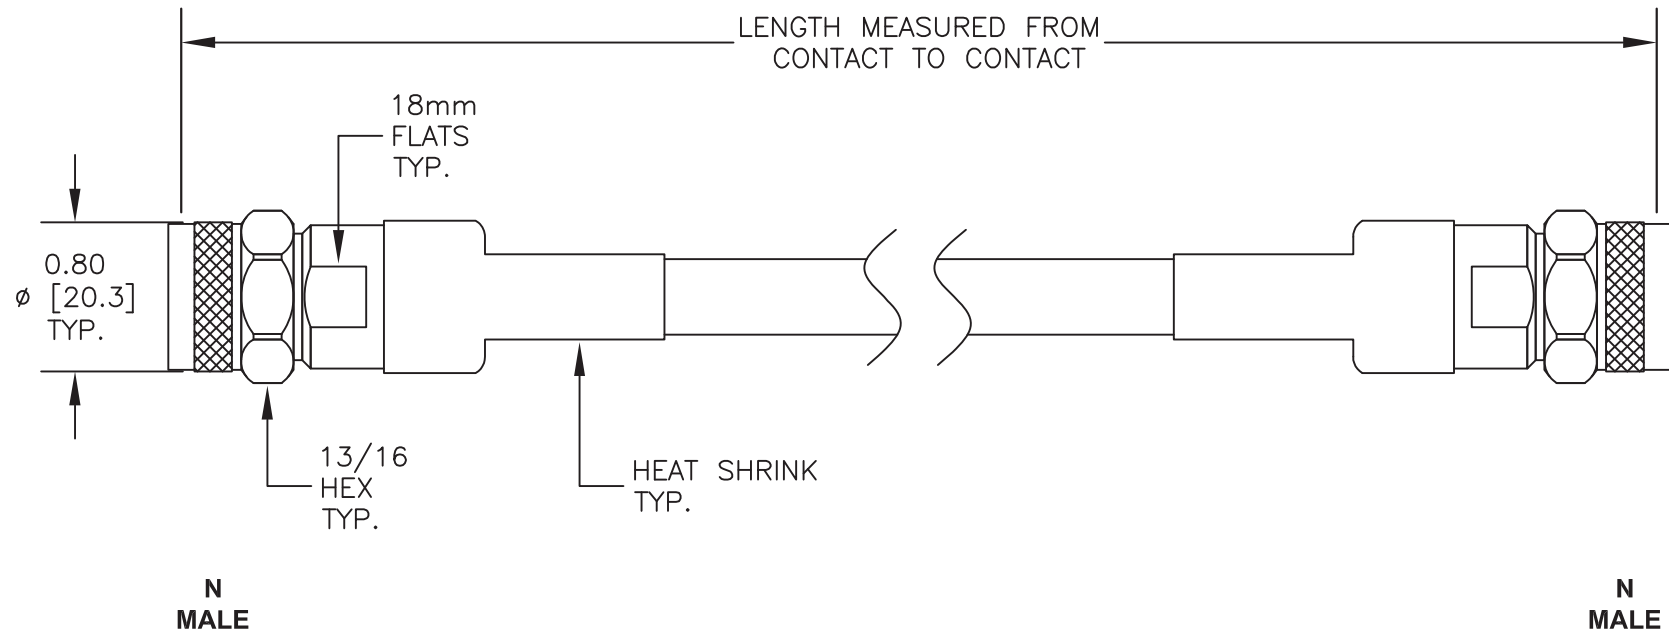

Standard Lengths	
-30	30CM
-60	60CM
-90	90CM
-120	120CM
-150	150CM
-XX	Custom Length centimeters

superbat

Shenzhen Superbat Electronics Co., Ltd.

TEL: 86-755-25614980

Mail box: info@superbatrf.com

Web site: <http://www.superbatrf.com>

Address:

7th Floor Comprehensive Building, Jiang Hao Technology

Industrial Park, Ji hua Rd, ShenZhen, GD, China 518129

RF Cable Assemblies

DWG TITLE:

AC-N01SP-N01SP-L40

Notes:

1. Unless otherwise specified all dimensions are nominal
2. All specifications are subject to change without notice at any time.
3. Dimensions are in inches.
4. Length tolerance is $\pm 1.5\%$ or $\pm 0.96\text{cm}$, whichever is greater.