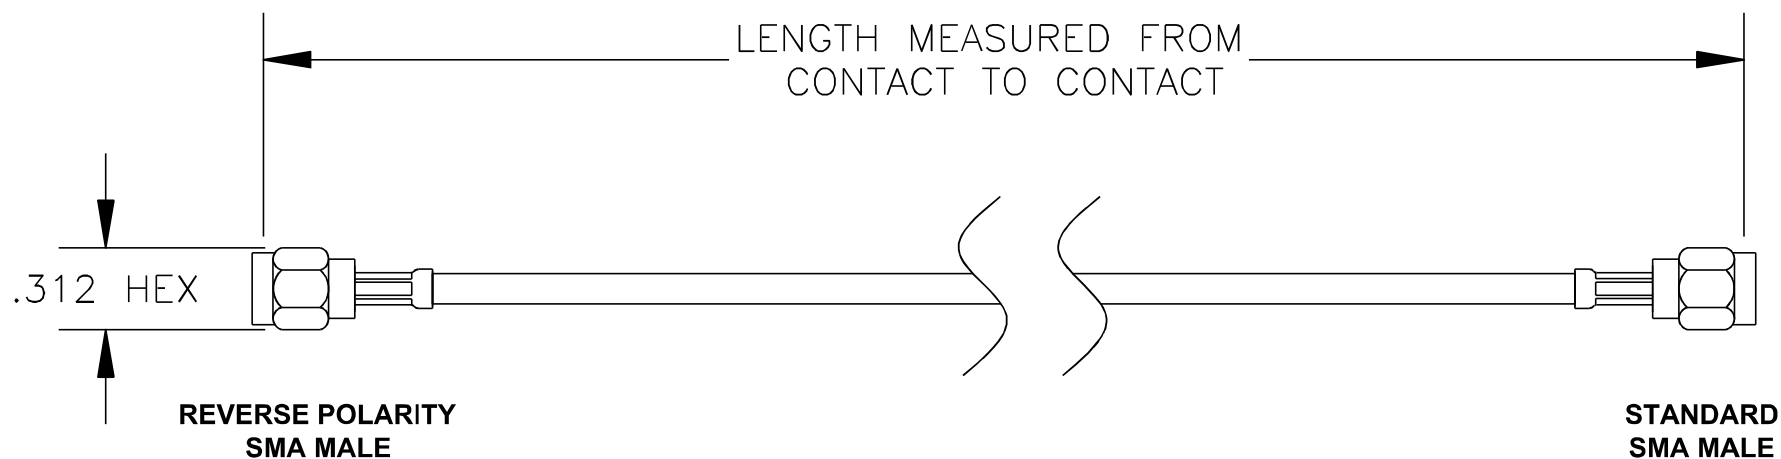

COMPONENTS	IMPEDANCE
REVERSE POLARITY SMA MALE	50 OHM
STANDARD SMA MALE	50 OHM
RG178B/U	50 OHM

Standard Lengths	
-15	15CM
-20	20CM
-30	30CM
-50	50CM
-100	100CM
-XX	Custom Length centimeters

superbat

Shenzhen Superbat Electronics Co., Ltd.

RF Cable Assemblies

DWG TITLE:

AC-S01SP-S02SP-178-15

DES. CABLE ASSEMBLY, RG178B/U, REVERSE POLARITY SMA MALE TO STANDARD SMA MALE

Notes:

1. Unless otherwise specified all dimensions are nominal
2. All specifications are subject to change without notice at any time.
3. Dimensions are in inches.
4. Length tolerance is $\pm 1.5\%$ or $\pm 0.96\text{cm}$, whichever is greater.