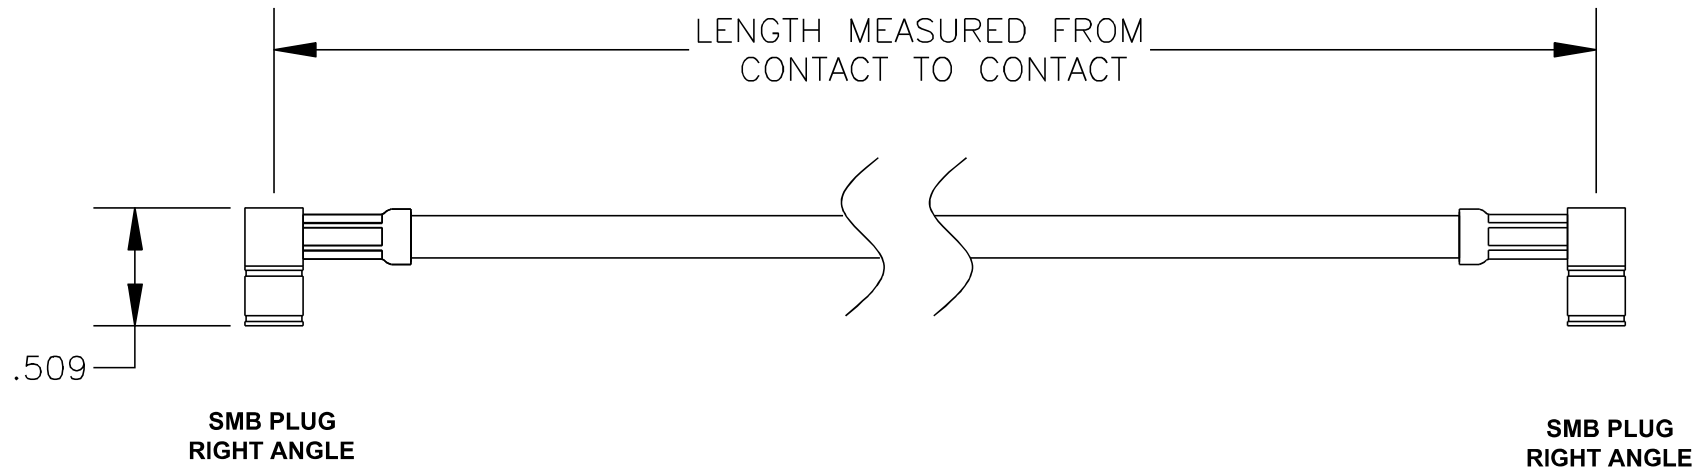

| COMPONENTS | IMPEDANCE |
|----------------------|-----------|
| SMB PLUG RIGHT ANGLE | 50 OHM |
| SMB PLUG RIGHT ANGLE | 50 OHM |
| RG58C/U | 50 OHM |
| | |

| Standard Lengths | |
|------------------|---------------------------|
| -30 | 30CM |
| -60 | 60CM |
| -90 | 90CM |
| -120 | 120CM |
| -150 | 150CM |
| -XX | Custom Length centimeters |

RF Cable Assemblies

| | |
|--|---|
| DWG TITLE: AC-S05RA-S05RA-058-30 | DES. CABLE ASSEMBLY, RG58C/U, SMB PLUG RIGHT ANGLE TO SMB PLUG RIGHT ANGLE |
|--|---|

- Notes:**
1. Unless otherwise specified all dimensions are nominal
 2. All specifications are subject to change without notice at any time.
 3. Dimensions are in inches.
 4. Length tolerance is $\pm 1.5\%$ or $\pm 0.96\text{cm}$, whichever is greater.