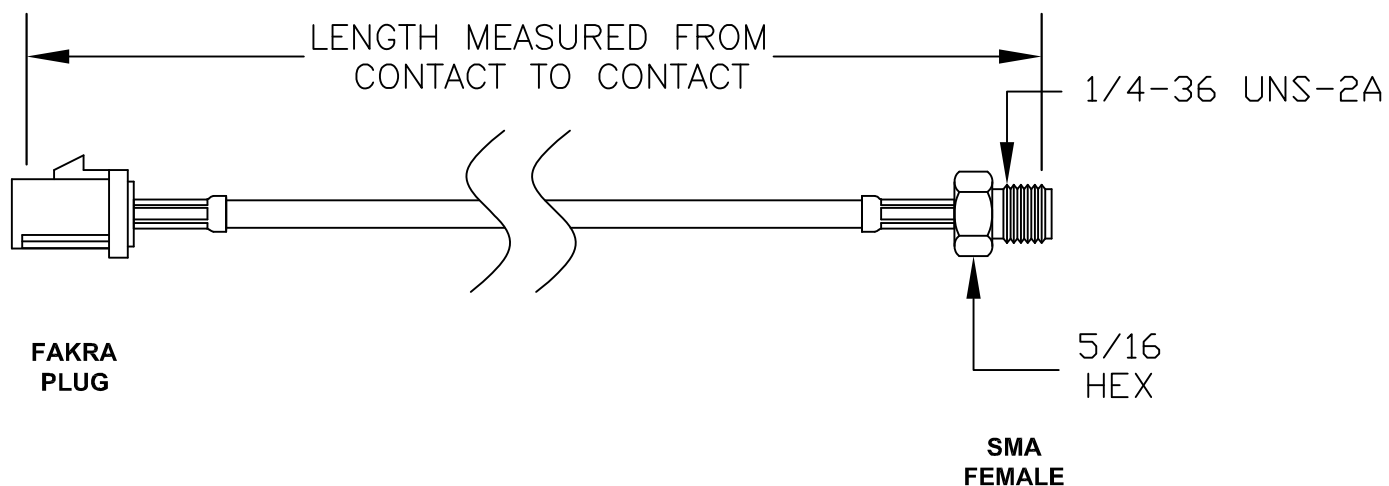

COMPONENTS	IMPEDANCE
FAKRA PLUG	50 OHM
SMA FEMALE	50 OHM
RG316/U	50 OHM

Standard Lengths	
-30	30CM
-60	60CM
-90	90CM
-120	120CM
-150	150CM
-XX	Custom Length centimeters

### Part Configurator

1. Replace Y with code.
2. Replace XX with length in inches.

CODING	PLUG	COLOR	APPLICATION
A		BLACK	RADIO WITH PHANTOM SUPPLY
B		WHITE	RADIO WITHOUT PHANTOM SUPPLY
C		BLUE	GPS: TELEMATICS OR NAVIGATION
D		BORDEAUX	GSM: CELLULAR PHONE
H		VIOLET	GPS: TELEMATICS AND NAVIGATION
I		BEIGE	BLUETOOTH
K		CURRY	RADIO WITH IF OUTPUT (ANTENNA DIVERSITY)
Z		WATER BLUE	NEUTRAL CODING

RF Cable Assemblies

DWG TITLE:  
**AC-F03ZSP-S01SJ-316**

DES. FAKRA PLUG TO SMA FEMALE, RG316/U COAX