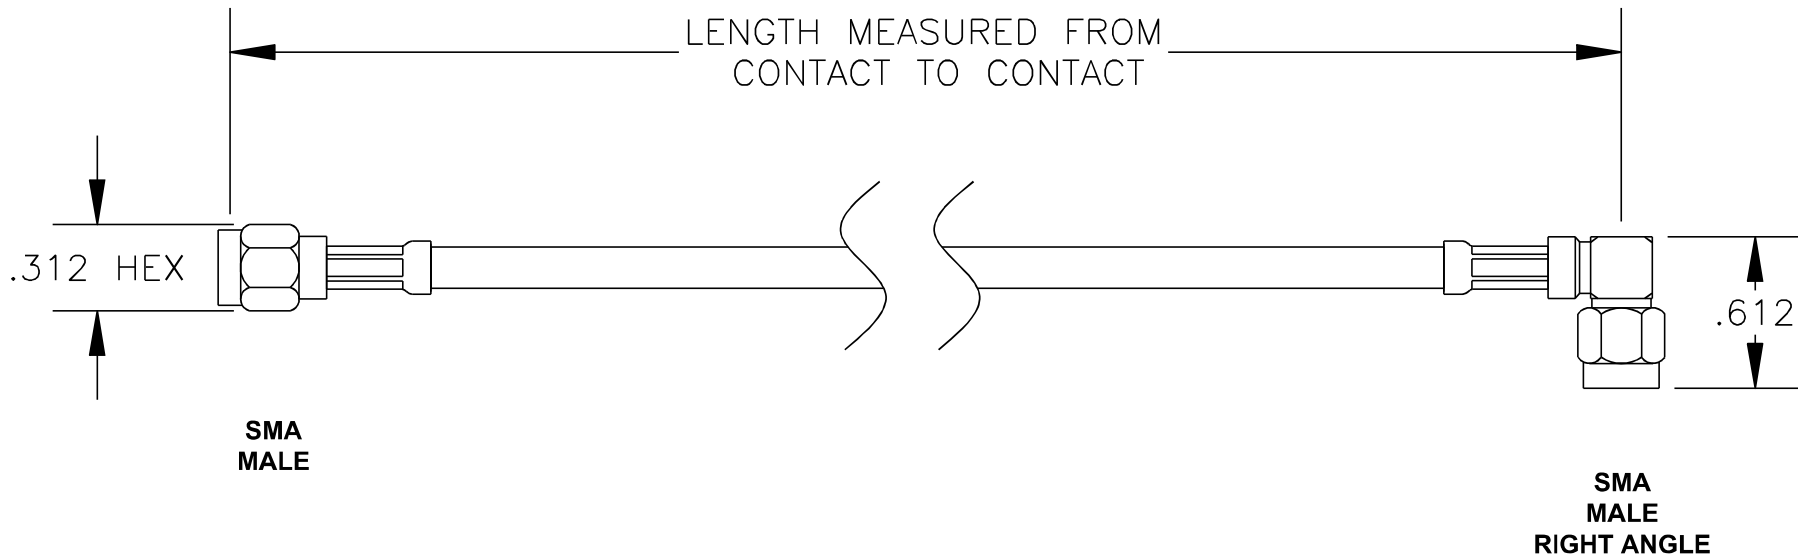

COMPONENTS	IMPEDANCE
SMA MALE	50 OHM
SMA MALE RIGHT ANGLE	50 OHM
RG58C/U	50 OHM

Standard Lengths	
-30	30CM
-60	60CM
-90	90CM
-120	120CM
-150	150CM
-XX	Custom Length centimeters

superbat

Shenzhen Superbat Electronics Co., Ltd.

RF Cable Assemblies

DWG TITLE:

AC-S01RA-S01SP-058

DES. CABLE ASSEMBLY, RG58C/U, SMA MALE TO SMA MALE RIGHT ANGLE

Notes:

1. Unless otherwise specified all dimensions are nominal
2. All specifications are subject to change without notice at any time.
3. Dimensions are in inches.
4. Length tolerance is $\pm 1.5\%$ or $\pm 0.96\text{cm}$, whichever is greater.