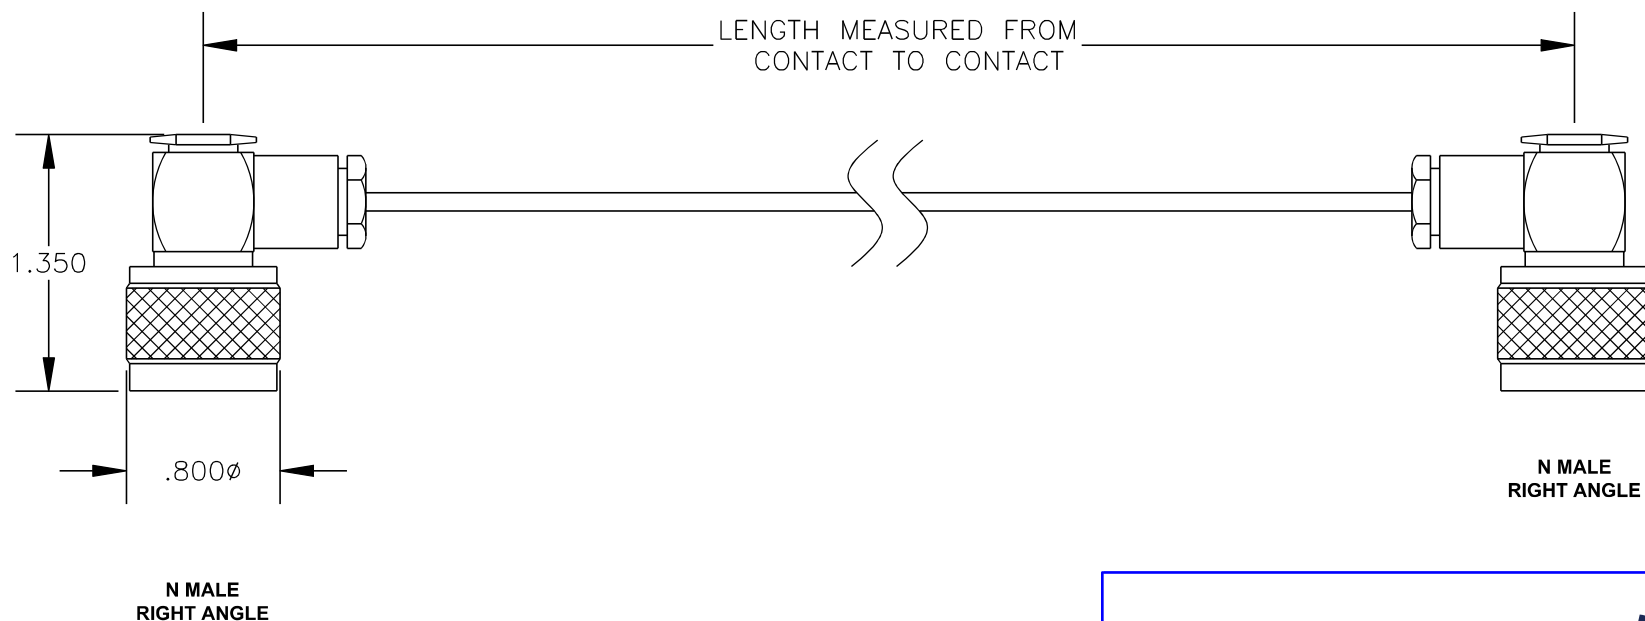

COMPONENTS	IMPEDANCE
N MALE RIGHT ANGLE	50 OHM
N MALE RIGHT ANGLE	50 OHM
RG316/U	50 OHM

Standard Lengths	
-30	30CM
-60	60CM
-90	90CM
-120	120CM
-150	150CM
-XX	Custom Length centimeters

superbat
Shenzhen Superbat Electronics Co., Ltd.

RF Cable Assemblies

DWG TITLE:
AC-N01RA-N01RA-316

DES. CABLE ASSEMBLY, RG316/U, N MALE RIGHT ANGLE TO N MALE RIGHT ANGLE

Notes:

1. Unless otherwise specified all dimensions are nominal
2. All specifications are subject to change without notice at any time.
3. Dimensions are in inches.
4. Length tolerance is $\pm 1.5\%$ or $\pm 0.96\text{cm}$, whichever is greater.