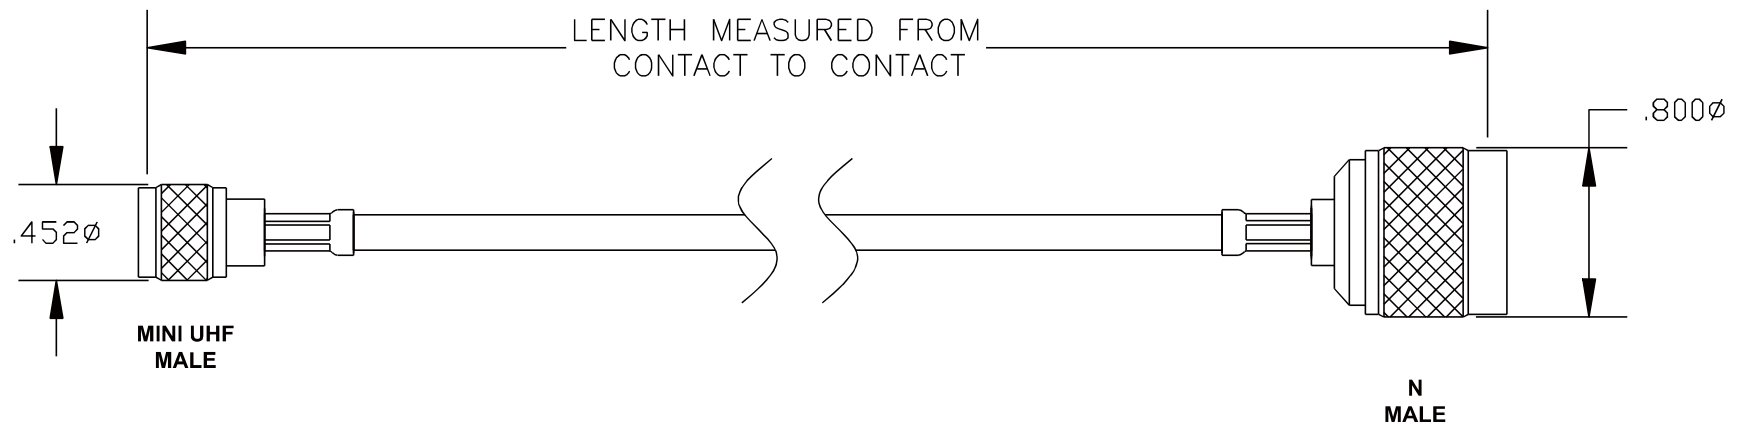

COMPONENTS	IMPEDANCE
MINI UHF MALE	50 OHM
N MALE	50 OHM
RG142B/U	50 OHM

Standard Lengths	
-30	30CM
-60	60CM
-90	90CM
-120	120CM
-150	150CM
-XX	Custom Length centimeters

superbat

Shenzhen Superbat Electronics Co., Ltd.

RF Cable Assemblies

DWG TITLE:

AC-N01SP-U02SP-142

DES. CABLE ASSEMBLY, RG142B/U, MINI UHF
MALE TO N MALE

Notes:

1. Unless otherwise specified all dimensions are nominal
2. All specifications are subject to change without notice at any time.
3. Dimensions are in inches.
4. Length tolerance is $\pm 1.5\%$ or $\pm 0.96\text{cm}$, whichever is greater.