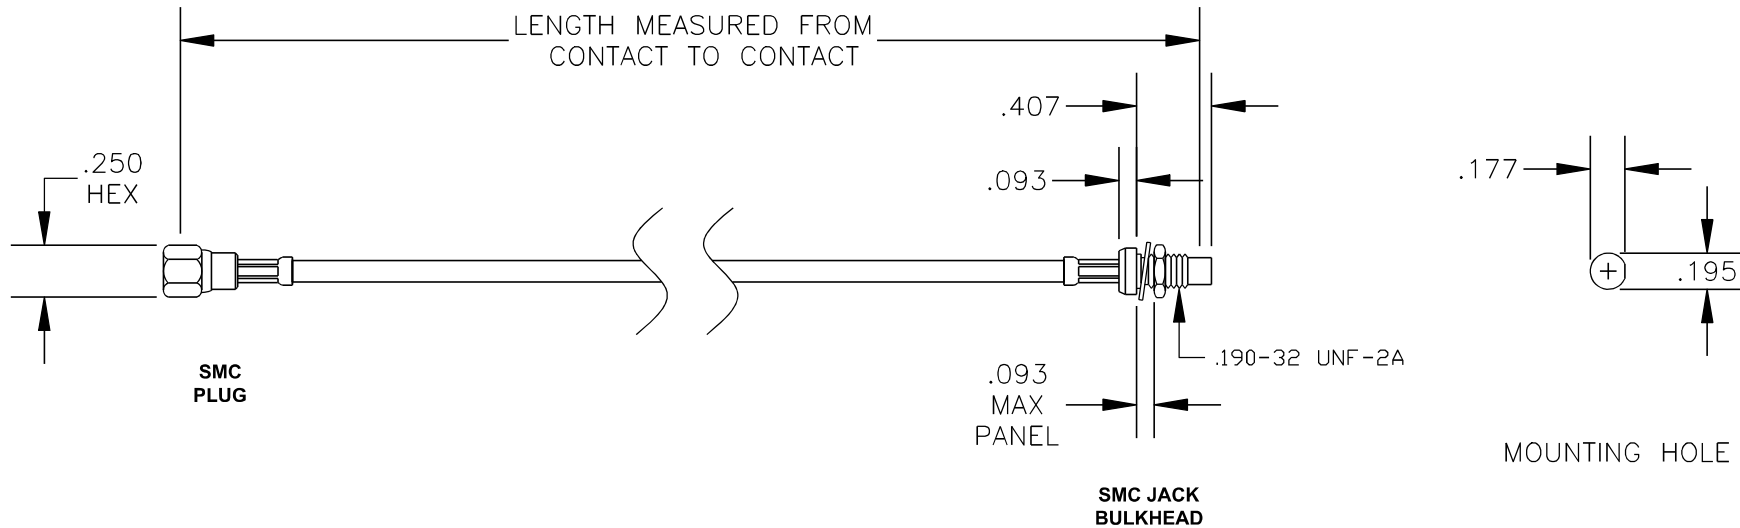

COMPONENTS	IMPEDANCE
SMC PLUG	50 OHM
SMC JACK BULKHEAD	50 OHM
RG316/U	50 OHM

Standard Lengths	
-30	30CM
-60	60CM
-90	90CM
-120	120CM
-150	150CM
-XX	Custom Length centimeters

superbat

Shenzhen Superbat Electronics Co., Ltd.

RF Cable Assemblies

DWG TITLE:

AC-S07BH-S07SP-316-30

DES. CABLE ASSEMBLY, RG316/U, SMC PLUG TO SMC JACK BULKHEAD

Notes:

1. Unless otherwise specified all dimensions are nominal
2. All specifications are subject to change without notice at any time.
3. Dimensions are in inches.
4. Length tolerance is $\pm 1.5\%$ or $\pm 0.96\text{cm}$, whichever is greater.