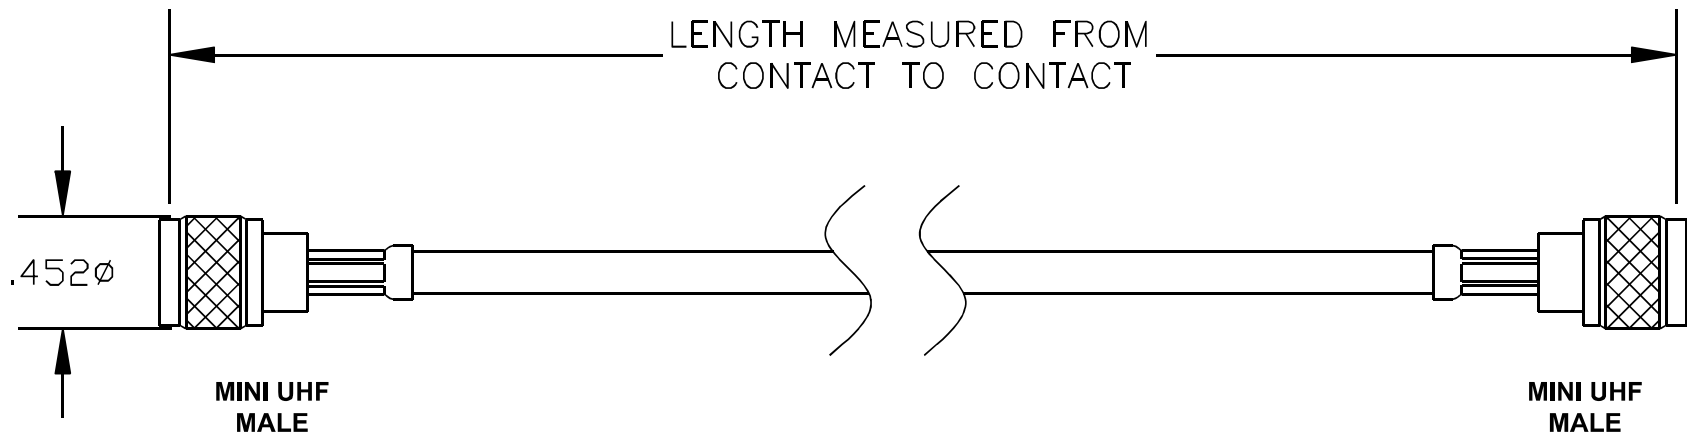

COMPONENTS	IMPEDANCE
MINI UHF MALE	50 OHM
MINI UHF MALE	50 OHM
RG58C/U	50 OHM

Standard Lengths	
-30	30CM
-60	60CM
-90	90CM
-120	120CM
-150	150CM
-XX	Custom Length centimeters

superbat

Shenzhen Superbat Electronics Co., Ltd.

RF Cable Assemblies

DWG TITLE:

AC-U02SP-U02SP-058-30

DES. CABLE ASSEMBLY, RG58C/U,
MINI UHF MALE TO MINI UHF MALE

Notes:

1. Unless otherwise specified all dimensions are nominal
2. All specifications are subject to change without notice at any time.
3. Dimensions are in inches.
4. Length tolerance is $\pm 1.5\%$ or $\pm 0.96\text{cm}$, whichever is greater.