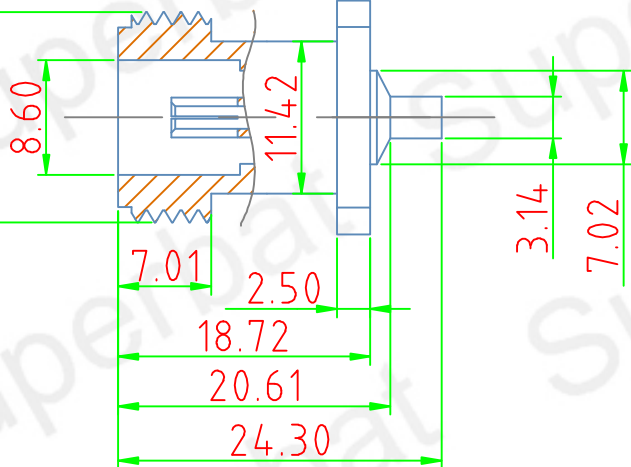

5/8-24UNEF-2A

A

SECTION A—A

ALL DIMENSIONS IN MM
3D CAD MASTER PART NAME:

Draw up	Verify	Scale 1:1	Filename	Date 2012/03/04	Unit:MM
Email:Paypal@rfsupplier.com			N01-FJS08HL4-41BS01		
Company Website: www.rfsupplier.com		TEL 8613923809471	Drawing	Qinxianfeng	
	Shenzhen Superbat Electronics Co.,Ltd		A module cable	Page1	Open up 1/1