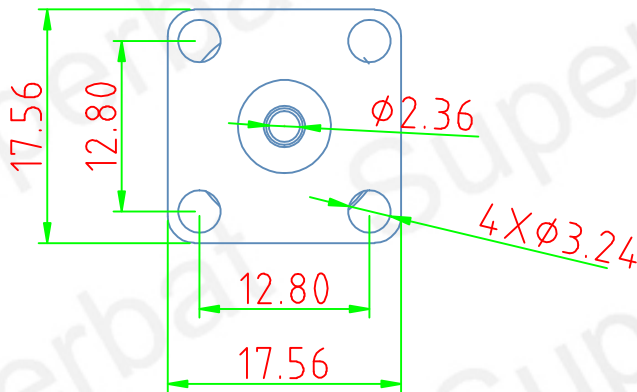

5/8-24UNEF-2A

A

SECTION A—A

ALL DIMENSIONS IN MM
3D CAD MASTER PART NAME:

Draw up	Verify	Scale 1:1	Filename	Date 2012/03/04	Unit:MM
Email:Paypal@rfsupplier.com			N01-FJS08HL4-41BS01		
Company Website: www.rfsupplier.com		TEL 8613923809471	Drawing	Qinxianfeng	
	Shenzhen Superbat Electronics Co.,Ltd		A module cable	Page1	Open up 1/1