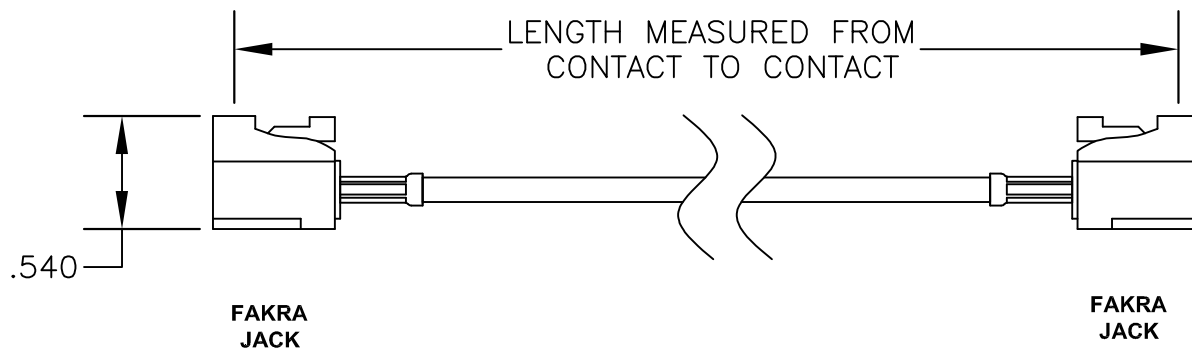

COMPONENTS	IMPEDANCE
FAKRA JACK	50 OHM
FAKRA JACK	50 OHM
RG316/U	50 OHM

Standard Lengths	
-30	30CM
-60	60CM
-90	90CM
-120	120CM
-150	150CM
-XX	Custom Length centimeters

Part Configurator

1. Replace Y with code.
2. Replace XX with length in inches.

CODING	JACK	JACK	COLOR	APPLICATION
A			BLACK	RADIO WITH PHANTOM SUPPLY
B			WHITE	RADIO WITHOUT PHANTOM SUPPLY
C			BLUE	GPS: TELEMATICS OR NAVIGATION
D			BORDEAUX	GSM: CELLULAR PHONE
H			VIOLET	GPS: TELEMATICS AND NAVIGATION
I			BEIGE	BLUETOOTH
K			CURRY	RADIO WITH IF OUTPUT (ANTENNA DIVERSITY)
Z			WATER BLUE	NEUTRAL CODING

superbat
Shenzhen Superbat Electronics Co., Ltd.

TEL: 86-755-25614980

Mail box: info@superbatrf.com

Web site: <http://www.superbatrf.com>

Address:

7th Floor Comprehensive Building, Jiang Hao Technology Industrial Park, Ji hua Rd, ShenZhen, GD, China 518129

RF Cable Assemblies

DWG TITLE:

AC-F03ISJ-F03ISJ-316-30

DES.

FAKRA JACK TO FAKRA JACK, RG316/U COAX

Notes:

1. Unless otherwise specified all dimensions are nominal
2. All specifications are subject to change without notice at any time.
3. Dimensions are in inches.
4. Length tolerance is $\pm 1.5\%$ or $\pm 0.96\text{cm}$, whichever is greater.