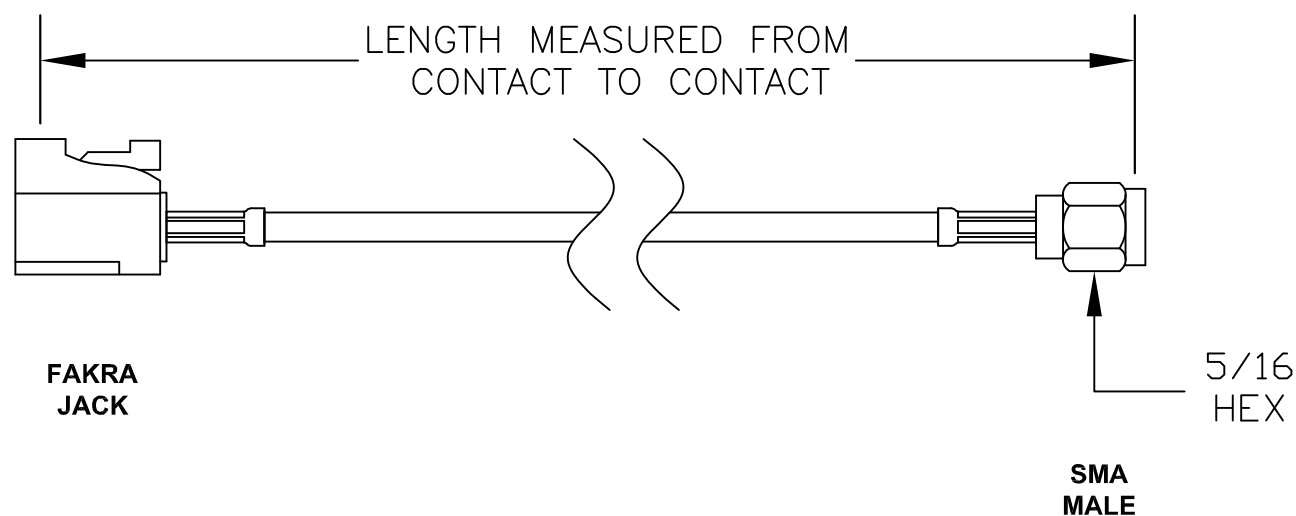

COMPONENTS	IMPEDANCE
FAKRA JACK	50 OHM
SMA MALE	50 OHM
RG316/U	50 OHM

Standard Lengths	
-30	30CM
-60	60CM
-90	90CM
-120	120CM
-150	150CM
-XX	Custom Length centimeters

Part Configurator

1. Replace Y with code.
2. Replace XX with length in inches.

CODING	JACK	COLOR	APPLICATION
A		BLACK	RADIO WITH PHANTOM SUPPLY
B		WHITE	RADIO WITHOUT PHANTOM SUPPLY
C		BLUE	GPS: TELEMATICS OR NAVIGATION
D		BORDEAUX	GSM: CELLULAR PHONE
H		VIOLET	GPS: TELEMATICS AND NAVIGATION
I		BEIGE	BLUETOOTH
K		CURRY	RADIO WITH IF OUTPUT (ANTENNA DIVERSITY)
Z		WATER BLUE	NEUTRAL CODING

superbat
Shenzhen Superbat Electronics Co., Ltd.

TEL: 86-755-25614980

Mail box: info@superbatrf.com

Web site: <http://www.superbatrf.com/>

Address:

7th Floor Comprehensive Building, Jiang Hao Technology Industrial Park, Ji hua Rd, ShenZhen, GD, China 518129

RF Cable Assemblies

DWG TITLE:
AC-F03DSJ-S01SP-316

DES. FAKRA JACK TO SMA MALE, RG316/U COAX

Notes:

1. Unless otherwise specified all dimensions are nominal
2. All specifications are subject to change without notice at any time.
3. Dimensions are in inches.
4. Length tolerance is $\pm 1.5\%$ or $\pm 0.96\text{cm}$, whichever is greater.