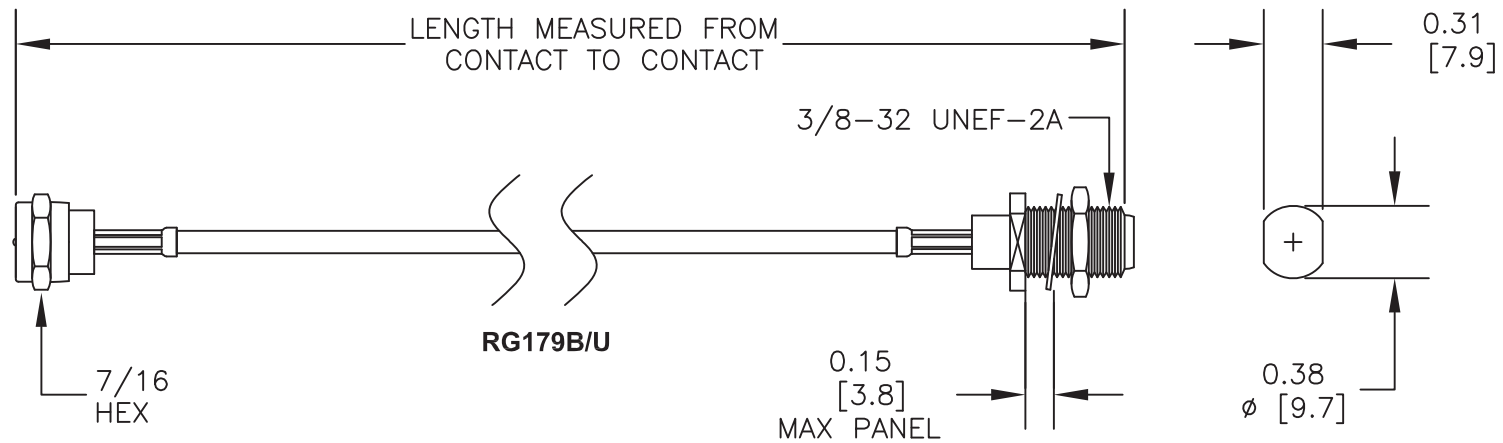

Standard Lengths

-30	30CM
-60	60CM
-90	90CM
-120	120CM
-150	150CM
-XX	Custom Length centimeters

**F
MALE**

**F FEMALE
BULKHEAD**

**MOUNTING
HOLE**

Shenzhen Superbat Electronics Co., Ltd.

TEL: 86-755-25614980

DWG TITLE:

AC-F01BH-F01SP-179-30

Notes:

1. Unless otherwise specified all dimensions are nominal
2. All specifications are subject to change without notice at any time.
3. Dimensions are in inches.
4. Length tolerance is $\pm 1.5\%$ or $\pm 0.96\text{cm}$, whichever is greater.