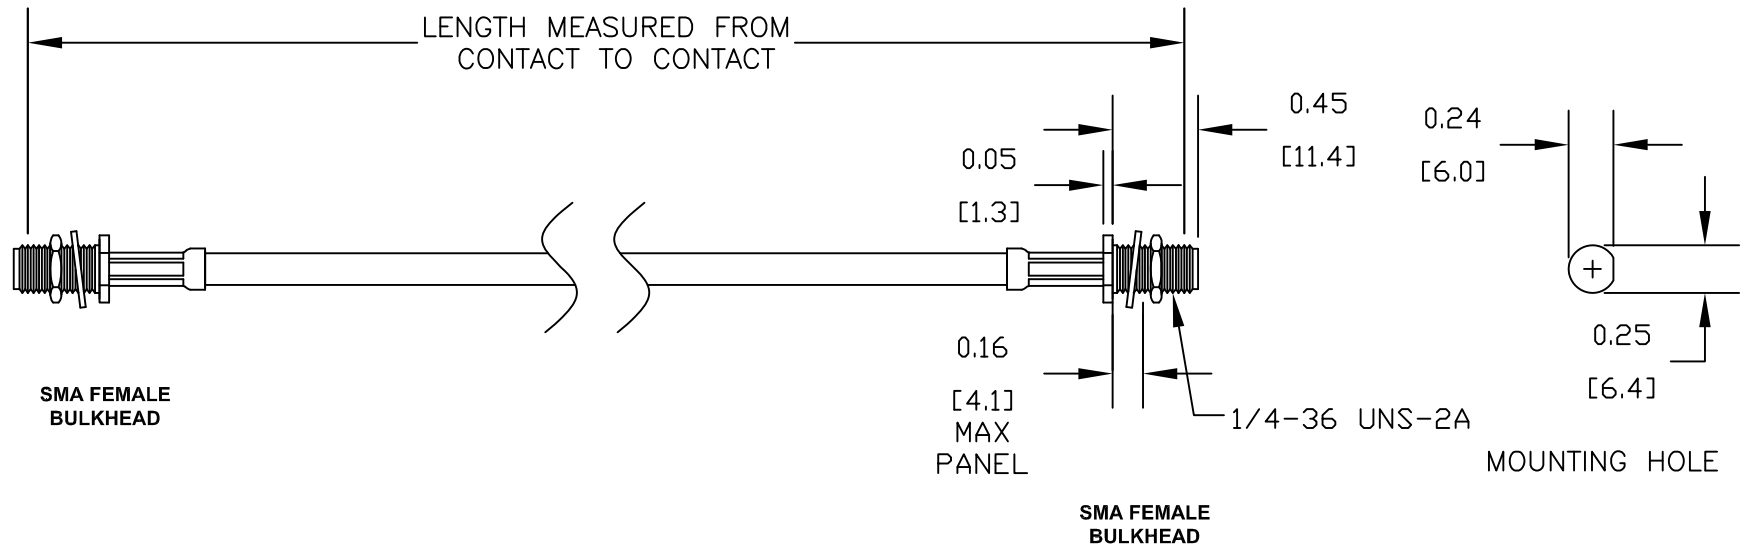

COMPONENTS	IMPEDANCE
SMA FEMALE BULKHEAD	50 OHM
SMA FEMALE BULKHEAD	50 OHM
RG58C/U	50 OHM

Standard Lengths	
-30	30CM
-60	60CM
-90	90CM
-120	120CM
-150	150CM
-XX	Custom Length centimeters

superbat

Shenzhen Superbat Electronics Co., Ltd.

RF Cable Assemblies

DWG TITLE:

AC-S01BH-S01BH-058

DES.

CABLE ASSEMBLY, RG58C/U, SMA FEMALE BULKHEAD TO SMA FEMALE BULKHEAD

Notes:

1. Unless otherwise specified all dimensions are nominal
2. All specifications are subject to change without notice at any time.
3. Dimensions are in inches.
4. Length tolerance is $\pm 1.5\%$ or $\pm 0.96\text{cm}$, whichever is greater.