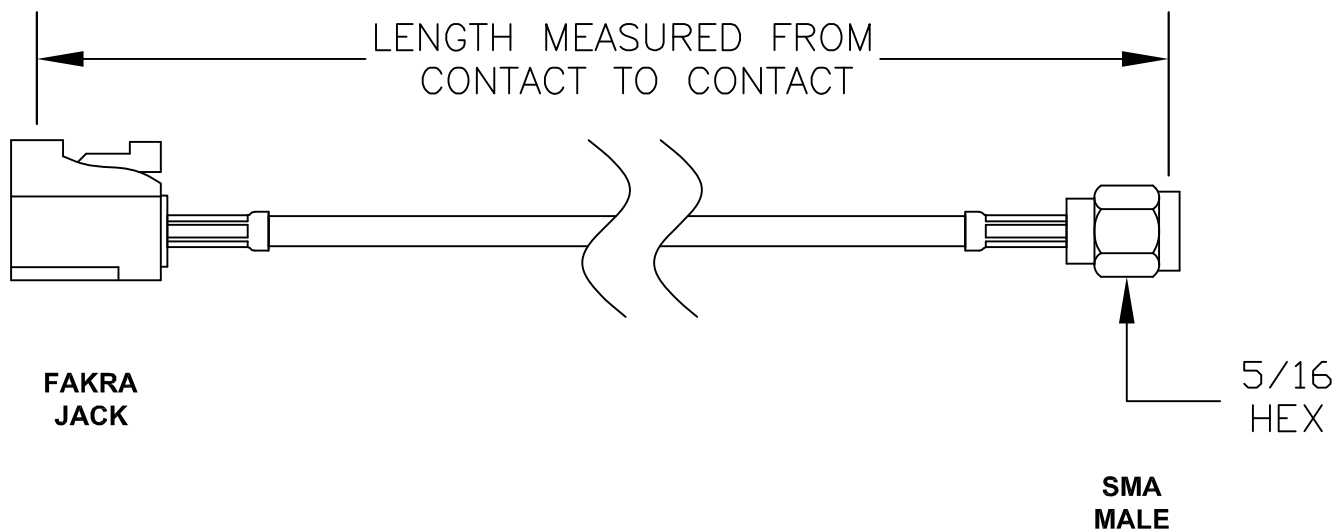

COMPONENTS	IMPEDANCE
FAKRA JACK	50 OHM
SMA MALE	50 OHM
RG316/U	50 OHM

Standard Lengths	
-30	30CM
-60	60CM
-90	90CM
-120	120CM
-150	150CM
-XX	Custom Length centimeters

Part Configurator

1. Replace Y with code.
2. Replace XX with length in Inches.

CODING	JACK	COLOR	APPLICATION
A		BLACK	RADIO WITH PHANTOM SUPPLY
B		WHITE	RADIO WITHOUT PHANTOM SUPPLY
C		BLUE	GPS: TELEMATICS OR NAVIGATION
D		BORDEAUX	GSM: CELLULAR PHONE
H		VIOLET	GPS: TELEMATICS AND NAVIGATION
I		BEIGE	BLUETOOTH
K		CURRY	RADIO WITH IF OUTPUT (ANTENNA DIVERSITY)
Z		WATER BLUE	NEUTRAL CODING

superbat
Shenzhen Superbat Electronics Co., Ltd.

TEL: 86-755-25614980

Mail box: info@superbatrf.com

Web site: <http://www.superbatrf.com/>

Address:

7th Floor Comprehensive Building, Jiang Hao Technology Industrial Park, Ji hua Rd, ShenZhen, GD, China 518129

RF Cable Assemblies

DWG TITLE:

AC-F03CSJ-S01SP-316

DES. FAKRA JACK TO SMA MALE, RG316/U COAX

Notes:

1. Unless otherwise specified all dimensions are nominal
2. All specifications are subject to change without notice at any time.
3. Dimensions are in inches.
4. Length tolerance is $\pm 1.5\%$ or $\pm 0.96\text{cm}$, whichever is greater.