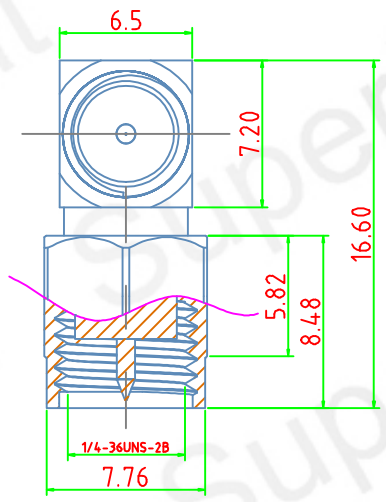

SECTION A-A

SECTION B-B

ALL DIMENSIONS IN MM  
3D CAD MASTER PART NAME:

Draw up	Verify	Scale 1:1	Filename	Date 2012/03/04	Unit:MM
Email: Paypal@rfsupplier.com			AD-S01RA-S02RJ-11BS00		
Company Website: www.rfsupplier.com		TEL 8613923809471	Drawing	Qinxianfeng	
 Shenzhen Superbat Electronics Co.,Ltd		A module cable	Page 1	Open up 1/1	