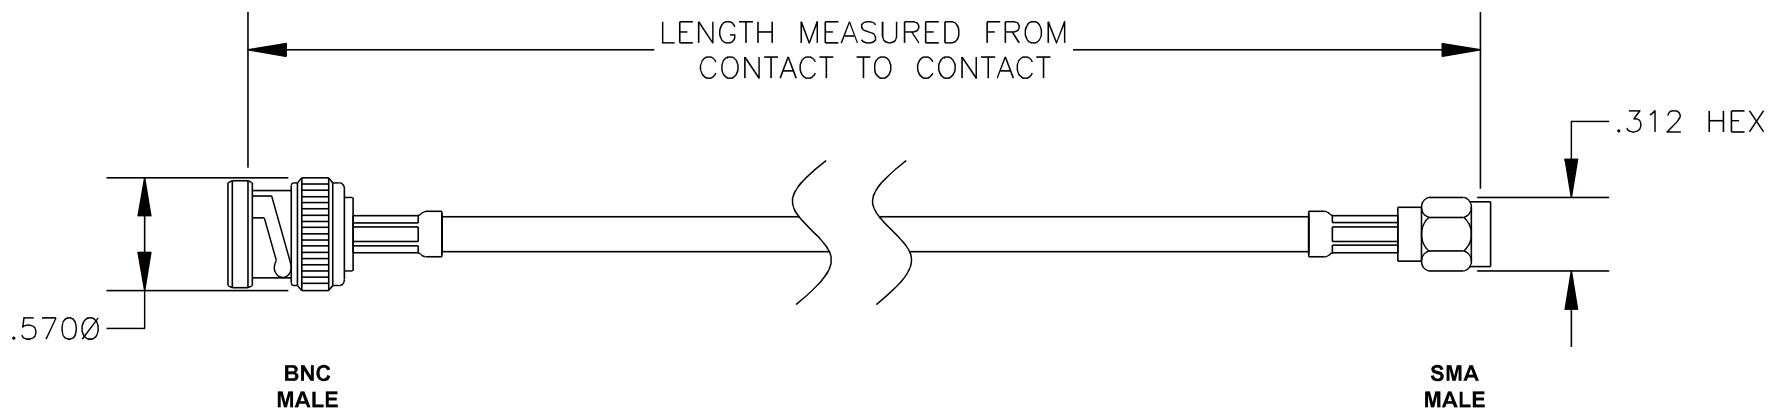

COMPONENTS	IMPEDANCE
BNC MALE	50 OHM
SMA MALE	50 OHM
RG142B/U	50 OHM

Standard Lengths	
-30	30CM
-60	60CM
-90	90CM
-120	120CM
-150	150CM
-XX	Custom Length centimeters

superbat

Shenzhen Superbat Electronics Co., Ltd.

RF Cable Assemblies

DWG TITLE:

AC-B01SP-S01SP-142

DES.

CABLE ASSEMBLY, RG142B/U, BNC MALE TO SMA MALE

Notes:

1. Unless otherwise specified all dimensions are nominal
2. All specifications are subject to change without notice at any time.
3. Dimensions are in inches.
4. Length tolerance is $\pm 1.5\%$ or $\pm 0.96\text{cm}$, whichever is greater.