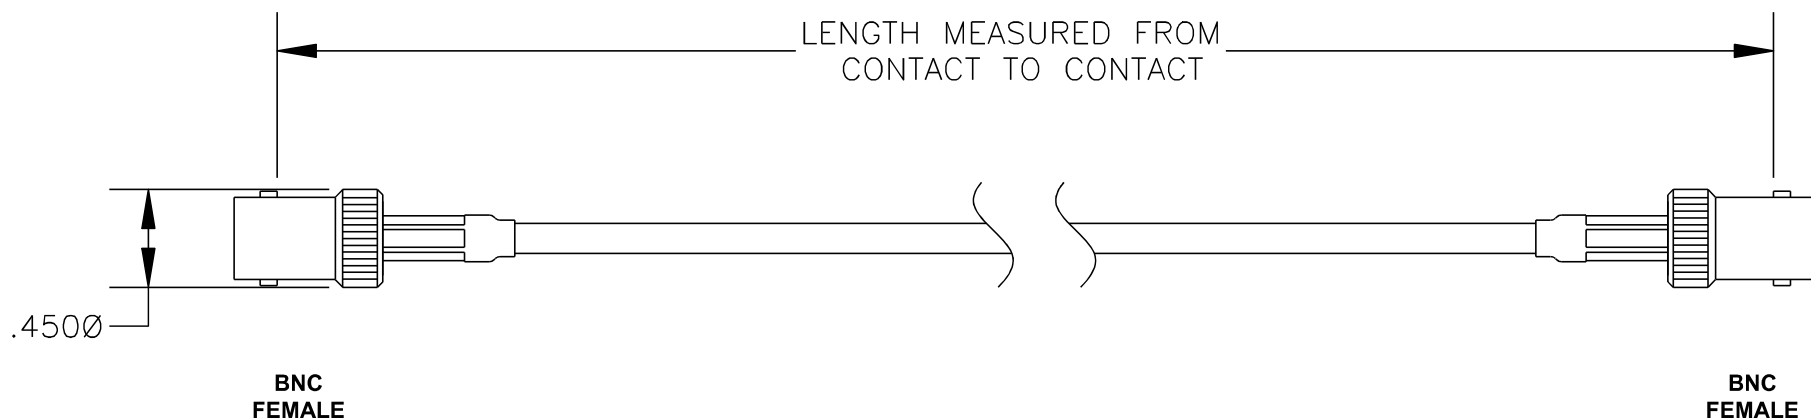

COMPONENTS	IMPEDANCE
BNC FEMALE	50 OHM
BNC FEMALE	50 OHM
RG174A/U	50 OHM

Standard Lengths	
-30	30CM
-60	60CM
-90	90CM
-120	120CM
-150	150CM
-XX	Custom Length centimeters

superbat

Shenzhen Superbat Electronics Co., Ltd.

RF Cable Assemblies

DWG TITLE:

AC-B01SJ-B01SJ-174-30

DES. CABLE ASSEMBLY, RG174A/U, BNC FEMALE TO BNC FEMALE

Notes:

1. Unless otherwise specified all dimensions are nominal
2. All specifications are subject to change without notice at any time.
3. Dimensions are in inches.
4. Length tolerance is $\pm 1.5\%$ or $\pm 0.96\text{cm}$, whichever is greater.