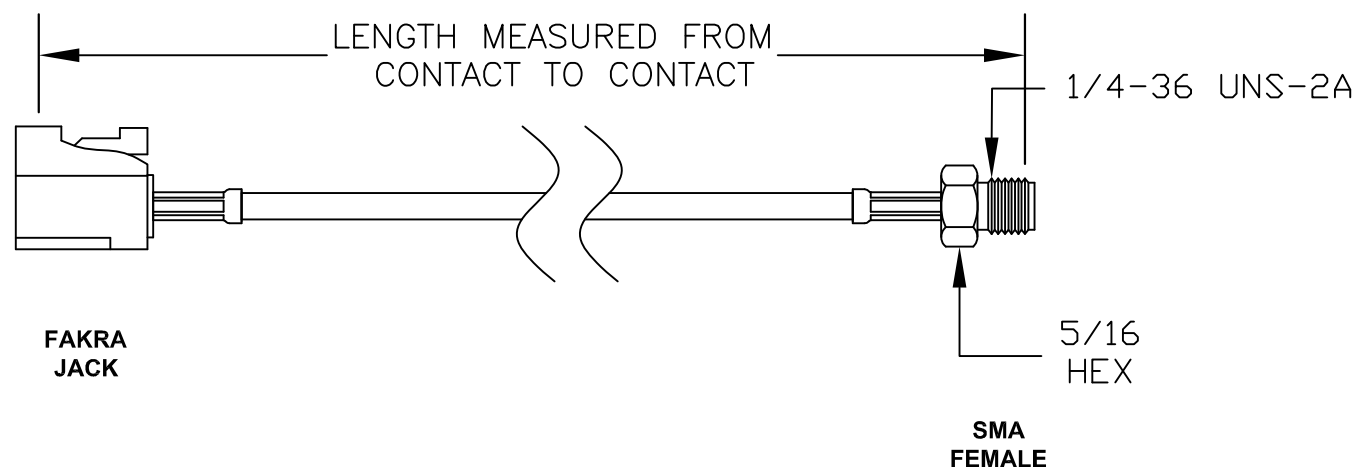

| COMPONENTS | IMPEDANCE |
|------------|-----------|
| FAKRA JACK | 50 OHM |
| SMA FEMALE | 50 OHM |
| RG316/U | 50 OHM |
| | |

| Standard Lengths | |
|------------------|---------------------------|
| -30 | 30CM |
| -60 | 60CM |
| -90 | 90CM |
| -120 | 120CM |
| -150 | 150CM |
| -XX | Custom Length centimeters |

Part Configurator

1. Replace Y with code.
2. Replace XX with length in inches.

| CODING | JACK | COLOR | APPLICATION |
|--------|-------------------------------------------------------------------------------------|------------|------------------------------------------|
| A |  | BLACK | RADIO WITH PHANTOM SUPPLY |
| B |  | WHITE | RADIO WITHOUT PHANTOM SUPPLY |
| C |  | BLUE | GPS: TELEMATICS OR NAVIGATION |
| D |  | BORDEAUX | GSM: CELLULAR PHONE |
| H |  | VIOLET | GPS: TELEMATICS AND NAVIGATION |
| I |  | BEIGE | BLUETOOTH |
| K |  | CURRY | RADIO WITH IF OUTPUT (ANTENNA DIVERSITY) |
| Z |  | WATER BLUE | NEUTRAL CODING |

RF Cable Assemblies

DWG TITLE:
AC-F03BSJ-S01SJ-316

DES. FAKRA JACK TO SMA FEMALE, RG316/U COAX

Notes:

1. Unless otherwise specified all dimensions are nominal
2. All specifications are subject to change without notice at any time.
3. Dimensions are in inches.
4. Length tolerance is $\pm 1.5\%$ or $\pm 0.96\text{cm}$, whichever is greater.