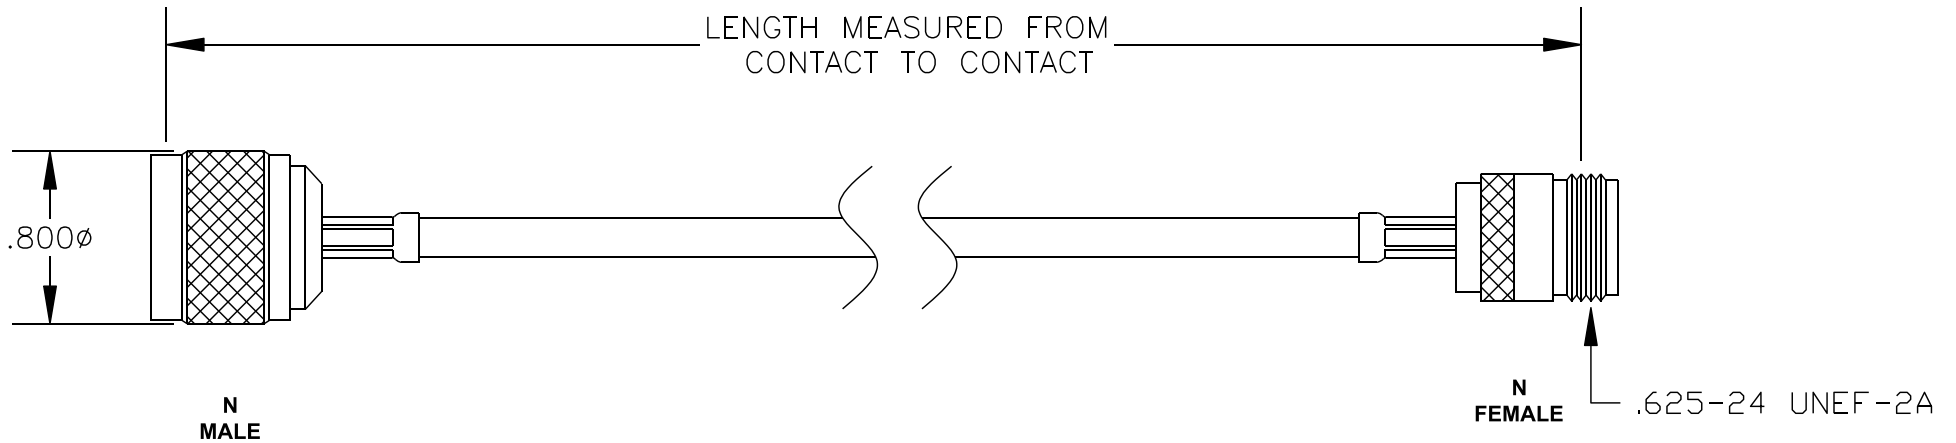

COMPONENTS	IMPEDANCE
N MALE	50 OHM
N FEMALE	50 OHM
RG58C/U	50 OHM

Standard Lengths	
-30	30CM
-60	60CM
-90	90CM
-120	120CM
-150	150CM
-XX	Custom Length centimeters

superbat

Shenzhen Superbat Electronics Co., Ltd.

RF Cable Assemblies

DWG TITLE:

AC-N01SJ-N01SP-058

DES.

CABLE ASSEMBLY, RG58C/U, N MALE TO N FEMALE

Notes:

1. Unless otherwise specified all dimensions are nominal
2. All specifications are subject to change without notice at any time.
3. Dimensions are in inches.
4. Length tolerance is $\pm 1.5\%$ or $\pm 0.96\text{cm}$, whichever is greater.