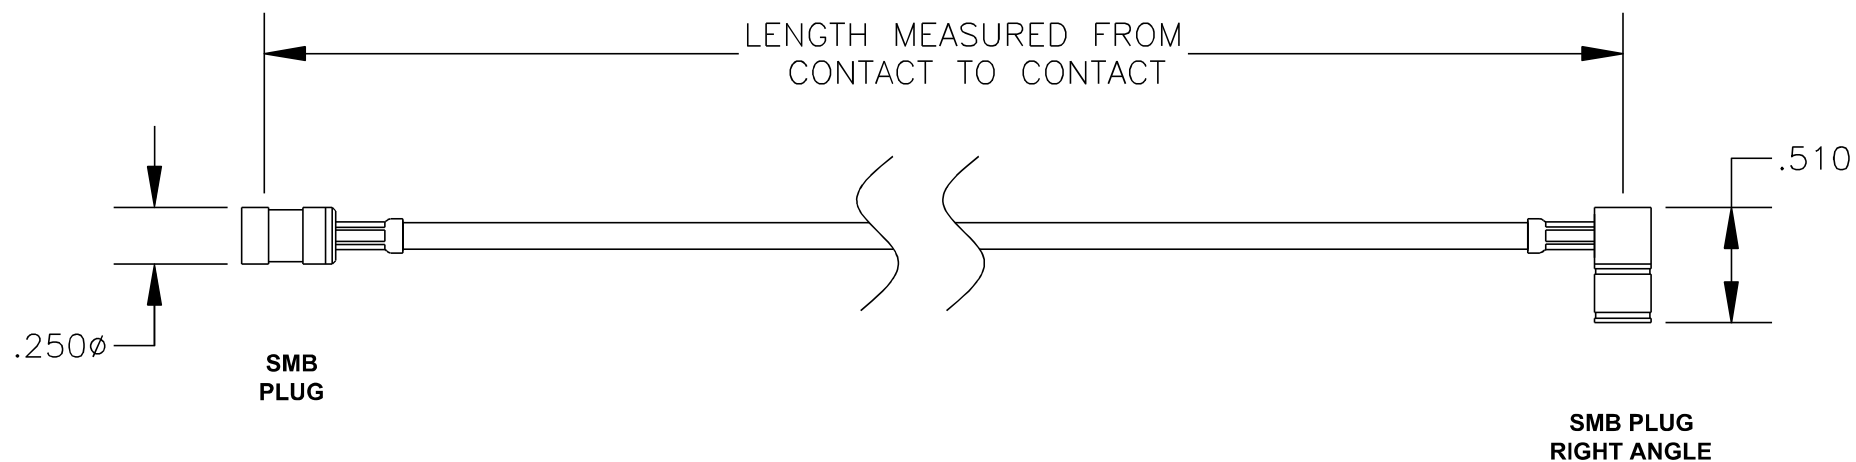

COMPONENTS	IMPEDANCE
SMB PLUG	50 OHM
SMB PLUG RIGHT ANGLE	50 OHM
RG316/U	50 OHM

Standard Lengths	
-30	30CM
-60	60CM
-90	90CM
-120	120CM
-150	150CM
-XX	Custom Length centimeters

**superbat**

Shenzhen Superbat Electronics Co., Ltd.

RF Cable Assemblies

DWG TITLE:

**AC-S05RA-S05SP-316-30**

DES. CABLE ASSEMBLY, RG316/U, SMB PLUG  
TO SMB PLUG RIGHT ANGLE

**Notes:**

1. Unless otherwise specified all dimensions are nominal
2. All specifications are subject to change without notice at any time.
3. Dimensions are in inches.
4. Length tolerance is  $\pm 1.5\%$  or  $\pm 0.96\text{cm}$ , whichever is greater.